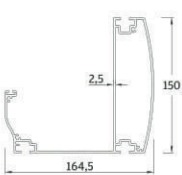

PERGOLA SYSTEM

ARC STYLE 1

Technical Information List

1 Rafter Profile

2 Gutter Profile

3 Carrier Post Profile

4 Fabric Profile | Master

5 Fabric Profile | Carrier

6 Motor Box Profile

7 Roof Sash Profile

8 Motor Shaft Pipe Profile | Thick

9 Motor Shaft Pipe Profile | Thin

10 Side Beam Profile

* All dimensions shown above are in millimeters.

Single Module

Max. Width as 4000
Standard Carrier Post Profile height as 2500

Double Module

Max. Width as 4000
Standard Carrier Post Profile height as 2500

Triple Module

Max. Width as 4000
Standard Carrier Post Profile height as 2500

Technical Side View

∇ Projection ^	Fabric Fall Height (H)	Hood Cover (L)	7° Degree Rule Fall Height (Y)	Fabric Profile Carrier
3000	410	660	500	8 pcs
3500	410	730	526	9 pcs
4000	410	800	561	10 pcs
4500	410	870	596	11 pcs
5000	410	940	631	12 pcs
5500	410	1010	666	13 pcs
6000	410	1080	701	14 pcs
6500	410	1150	736	15 pcs
7000	410	1220	771	16 pcs