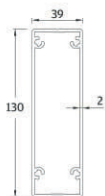

PERGOLA SYSTEM

ARC STYLE 1

Technical Information List

1 Rafter Profile

2 Gutter Profile

3 Carrier Post Profile

4 Fabric Profile | Master

5 Fabric Profile | Carrier

6 Motor Box Profile

7 Roof Sash Profile

8 Motor Shaft Pipe Profile | Thick

9 Motor Shaft Pipe Profile | Thin

10 Side Beam Profile

* All dimensions shown above are in millimeters.

Single Module

Max. Width as 4000
Standard Carrier Post Profile height as 2500

Double Module

Max. Width as 4000
Standard Carrier Post Profile height as 2500

Triple Module

Max. Width as 4000
Standard Carrier Post Profile height as 2500

Technical Side View

∇ Projection ^	Fabric Fall Height (H)	Hood Cover (L)	7° Degree Rule Fall Height (Y)	Fabric Profile Carrier
3000	410	660	500	8 pcs
3500	410	730	526	9 pcs
4000	410	800	561	10 pcs
4500	410	870	596	11 pcs
5000	410	940	631	12 pcs
5500	410	1010	666	13 pcs
6000	410	1080	701	14 pcs
6500	410	1150	736	15 pcs
7000	410	1220	771	16 pcs