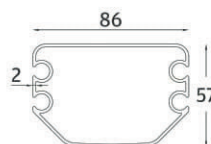

PERGOLA SYSTEM

ARC STYLE 1

Technical Information List

1 Rafter Profile

2 Gutter Profile

3 Carrier Post Profile

4 Fabric Profile | Master

5 Fabric Profile | Carrier

6 Motor Box Profile

7 Roof Sash Profile

8 Motor Shaft Pipe Profile | Thick

9 Motor Shaft Pipe Profile | Thin

10 Side Beam Profile

* All dimensions shown above are in millimeters.

Single Module

Max. Width as 4000
Standard Carrier Post Profile height as 2500

Double Module

Max. Width as 4000
Standard Carrier Post Profile height as 2500

Triple Module

Max. Width as 4000
Standard Carrier Post Profile height as 2500

Technical Side View

∇ Projection ^	Fabric Fall Height (H)	Hood Cover (L)	7° Degree Rule Fall Height (Y)	Fabric Profile Carrier
3000	410	660	500	8 pcs
3500	410	730	526	9 pcs
4000	410	800	561	10 pcs
4500	410	870	596	11 pcs
5000	410	940	631	12 pcs
5500	410	1010	666	13 pcs
6000	410	1080	701	14 pcs
6500	410	1150	736	15 pcs
7000	410	1220	771	16 pcs