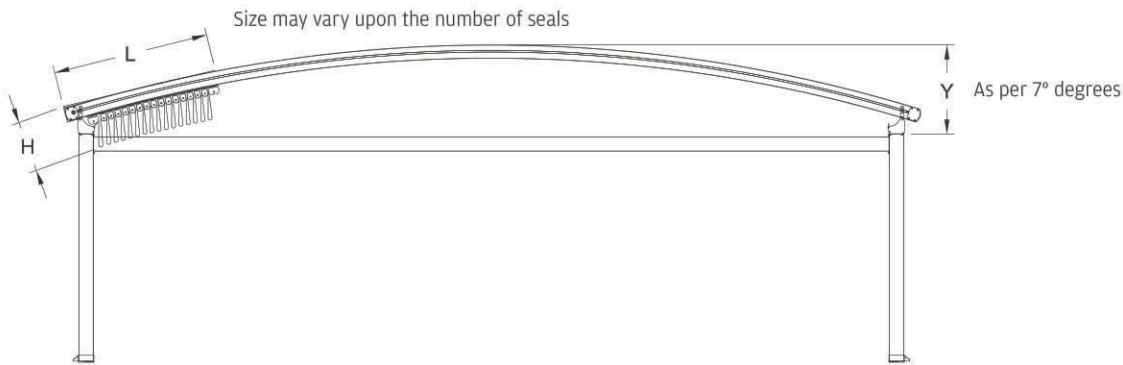

6 Motor Box Profile

7 Roof Sash Profile

8 Motor Shaft Pipe Profile | Thick

9 Motor Shaft Pipe Profile | Thin

10 Side Beam Profile

* All dimensions shown above are in millimeters.

Single Module

Max. Width as 4000
Standard Carrier Post Profile height as 2500

Double Module

Max. Width as 4000
Standard Carrier Post Profile height as 2500

Triple Module

Max. Width as 4000
Standard Carrier Post Profile height as 2500

Technical Side View

∇ Projection ^	Fabric Fall Height (H)	Hood Cover (L)	7° Degree Rule Fall Height (Y)	Fabric Profile Carrier
3000	410	660	500	8 pcs
3500	410	730	526	9 pcs
4000	410	800	561	10 pcs
4500	410	870	596	11 pcs
5000	410	940	631	12 pcs
5500	410	1010	666	13 pcs
6000	410	1080	701	14 pcs
6500	410	1150	736	15 pcs
7000	410	1220	771	16 pcs

* Distances between fabric profiles had been calculated and measured as 50 cm and it may. Vary upon the measurement of each project therefore you are kindly requested to Contact your key account manager in order to avoid any misunderstanding other wise Rising shading systems will not be responsible for any mistakes that may occur.