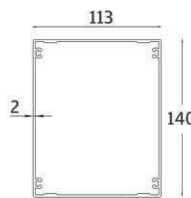

PERGOLA SYSTEM

ARC STYLE 1

Technical Information List

1 Rafter Profile

2 Gutter Profile

3 Carrier Post Profile

4 Fabric Profile | Master

5 Fabric Profile | Carrier

6 Motor Box Profile

7 Roof Sash Profile

8 Motor Shaft Pipe Profile | Thick

9 Motor Shaft Pipe Profile | Thin

10 Side Beam Profile

* All dimensions shown above are in millimeters.

Single Module

Max. Width as 4000
Standard Carrier Post Profile height as 2500

Double Module

Max. Width as 4000
Standard Carrier Post Profile height as 2500

Triple Module

Max. Width as 4000
Standard Carrier Post Profile height as 2500

Technical Side View

∇ Projection ^	Fabric Fall Height (H)	Hood Cover (L)	7° Degree Rule Fall Height (Y)	Fabric Profile Carrier
3000	410	660	500	8 pcs
3500	410	730	526	9 pcs
4000	410	800	561	10 pcs
4500	410	870	596	11 pcs
5000	410	940	631	12 pcs
5500	410	1010	666	13 pcs
6000	410	1080	701	14 pcs
6500	410	1150	736	15 pcs
7000	410	1220	771	16 pcs