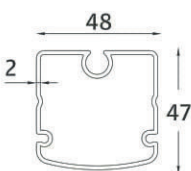

PERGOLA SYSTEM

ARC STYLE 1

Technical Information List

1 Rafter Profile

2 Gutter Profile

3 Carrier Post Profile

4 Fabric Profile | Master

5 Fabric Profile | Carrier

6 Motor Box Profile

7 Roof Sash Profile

8 Motor Shaft Pipe Profile | Thick

9 Motor Shaft Pipe Profile | Thin

10 Side Beam Profile

* All dimensions shown above are in millimeters.

Single Module

Max. Width as 4000
Standard Carrier Post Profile height as 2500

Double Module

Max. Width as 4000
Standard Carrier Post Profile height as 2500

Triple Module

Max. Width as 4000
Standard Carrier Post Profile height as 2500

Technical Side View

∇ Projection ^	Fabric Fall Height (H)	Hood Cover (L)	7° Degree Rule Fall Height (Y)	Fabric Profile Carrier
3000	410	660	500	8 pcs
3500	410	730	526	9 pcs
4000	410	800	561	10 pcs
4500	410	870	596	11 pcs
5000	410	940	631	12 pcs
5500	410	1010	666	13 pcs
6000	410	1080	701	14 pcs
6500	410	1150	736	15 pcs
7000	410	1220	771	16 pcs