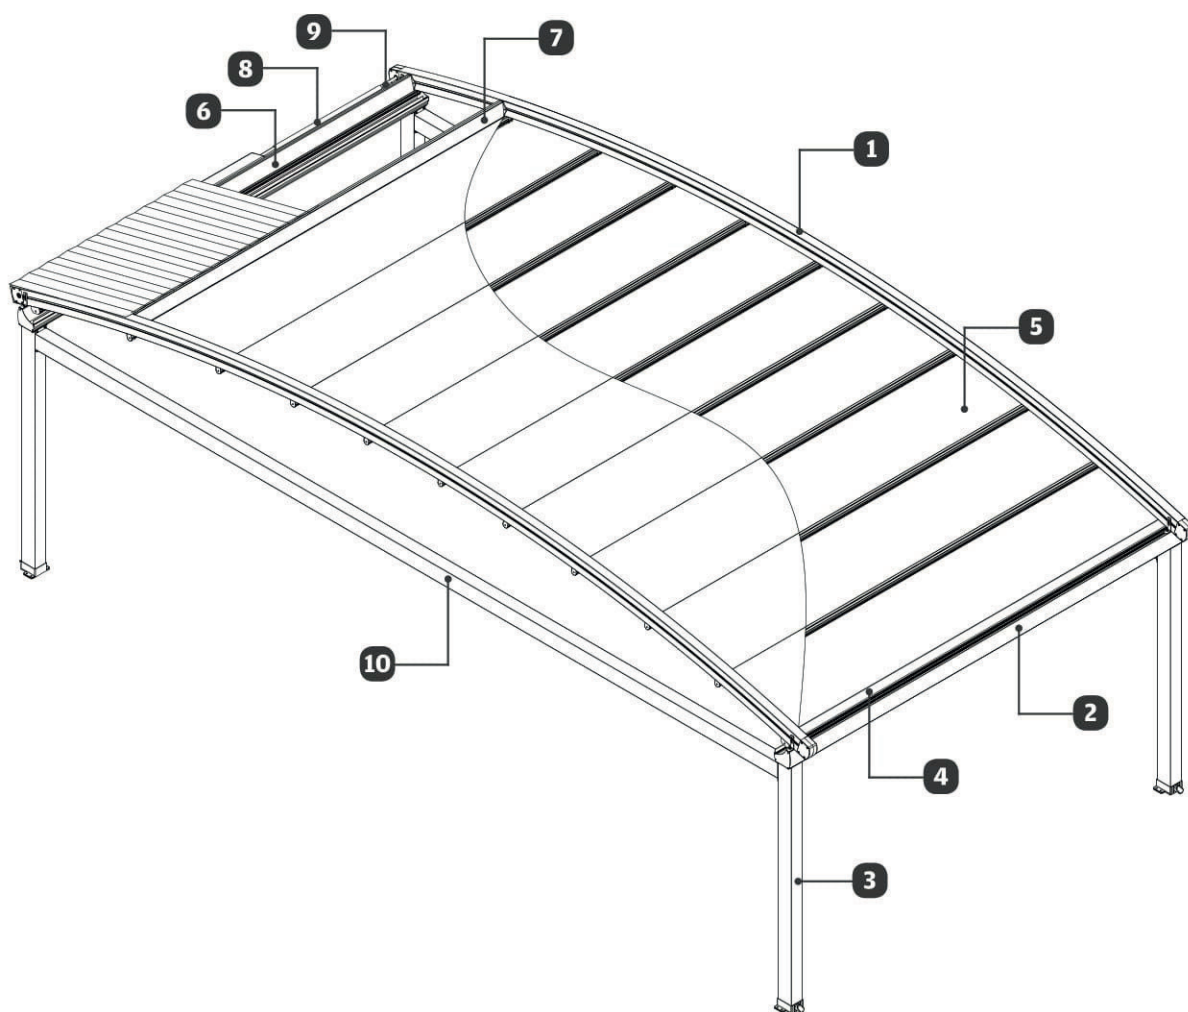

PERGOLA SYSTEM

ARC STYLE 1

Technical Information List

1 Rafter Profile

2 Gutter Profile

3 Carrier Post Profile

4 Fabric Profile | Master

5 Fabric Profile | Carrier

6 Motor Box Profile

7 Roof Sash Profile

8 Motor Shaft Pipe Profile | Thick

9 Motor Shaft Pipe Profile | Thin

10 Side Beam Profile

* All dimensions shown above are in millimeters.

Single Module

Max. Width as 4000
Standard Carrier Post Profile height as 2500

Double Module

Max. Width as 4000
Standard Carrier Post Profile height as 2500

Triple Module

Max. Width as 4000
Standard Carrier Post Profile height as 2500

Technical Side View

∇ Projection ^	Fabric Fall Height (H)	Hood Cover (L)	7° Degree Rule Fall Height (Y)	Fabric Profile Carrier
3000	410	660	500	8 pcs
3500	410	730	526	9 pcs
4000	410	800	561	10 pcs
4500	410	870	596	11 pcs
5000	410	940	631	12 pcs
5500	410	1010	666	13 pcs
6000	410	1080	701	14 pcs
6500	410	1150	736	15 pcs
7000	410	1220	771	16 pcs