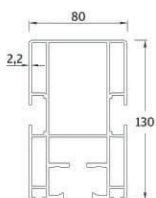

PERGOLA SYSTEM

ARC STYLE 1

Technical Information List

1 Rafter Profile

2 Gutter Profile

3 Carrier Post Profile

4 Fabric Profile | Master

5 Fabric Profile | Carrier

6 Motor Box Profile

7 Roof Sash Profile

8 Motor Shaft Pipe Profile | Thick

9 Motor Shaft Pipe Profile | Thin

10 Side Beam Profile

* All dimensions shown above are in millimeters.

Single Module

Max. Width as 4000
Standard Carrier Post Profile height as 2500

Double Module

Max. Width as 4000
Standard Carrier Post Profile height as 2500

Triple Module

Max. Width as 4000
Standard Carrier Post Profile height as 2500

Technical Side View

∇ Projection ^	Fabric Fall Height (H)	Hood Cover (L)	7° Degree Rule Fall Height (Y)	Fabric Profile Carrier
3000	410	660	500	8 pcs
3500	410	730	526	9 pcs
4000	410	800	561	10 pcs
4500	410	870	596	11 pcs
5000	410	940	631	12 pcs
5500	410	1010	666	13 pcs
6000	410	1080	701	14 pcs
6500	410	1150	736	15 pcs
7000	410	1220	771	16 pcs