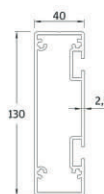

PERGOLA SYSTEM

ARC STYLE 1

Technical Information List

1 Rafter Profile

2 Gutter Profile

3 Carrier Post Profile

4 Fabric Profile | Master

5 Fabric Profile | Carrier

6 Motor Box Profile

7 Roof Sash Profile

8 Motor Shaft Pipe Profile | Thick

9 Motor Shaft Pipe Profile | Thin

10 Side Beam Profile

* All dimensions shown above are in millimeters.

Single Module

Max. Width as 4000
Standard Carrier Post Profile height as 2500

Double Module

Max. Width as 4000
Standard Carrier Post Profile height as 2500

Triple Module

Max. Width as 4000
Standard Carrier Post Profile height as 2500

Technical Side View

∇ Projection ^	Fabric Fall Height (H)	Hood Cover (L)	7° Degree Rule Fall Height (Y)	Fabric Profile Carrier
3000	410	660	500	8 pcs
3500	410	730	526	9 pcs
4000	410	800	561	10 pcs
4500	410	870	596	11 pcs
5000	410	940	631	12 pcs
5500	410	1010	666	13 pcs
6000	410	1080	701	14 pcs
6500	410	1150	736	15 pcs
7000	410	1220	771	16 pcs