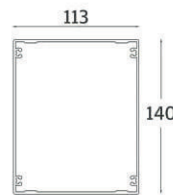

6 Motor Box Profile

7 Roof Sash Profile

8 Motor Shaft Pipe Profile | Thick

9 Motor Shaft Pipe Profile | Thin

10 Side Beam Profile

* All dimensions shown above are in millimeters.

Single Module

Max. Width as 4000
Standard Carrier Post Profile height as 2500

Double Module

Max. Width as 4000
Standard Carrier Post Profile height as 2500

Triple Module

Max. Width as 4000
Standard Carrier Post Profile height as 2500

Technical Side View

∇ Projection ^	Fabric Fall Height (H)	Hood Cover (L)	7° Degree Rule Fall Height (Y)	Fabric Profile Carrier
3000	410	660	500	8 pcs
3500	410	730	526	9 pcs
4000	410	800	561	10 pcs
4500	410	870	596	11 pcs
5000	410	940	631	12 pcs
5500	410	1010	666	13 pcs
6000	410	1080	701	14 pcs
6500	410	1150	736	15 pcs
7000	410	1220	771	16 pcs